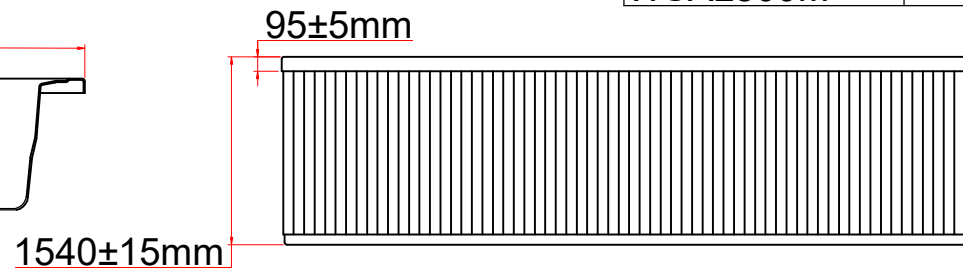

WSAL600M-D

DESCRIPTION	L
WSAL600M	5915
WSAL700M	7065
WSAL800M	7985

Notes: Due to manufacturing tolerances, there could be some minor differences between the actual spa and the drawing above. If site planning is critical to such tolerances, be sure to measure your actual spa. All specifications are subject to change without notice. Some components may be optional on your spa.

VERSION G

Notes: Due to manufacturing tolerances, there could be some minor differences between the actual spa and the drawing above. If site planning is critical to such tolerances, be sure to measure your actual spa. All specifications are subject to change without notice. Some components may be optional on your spa.