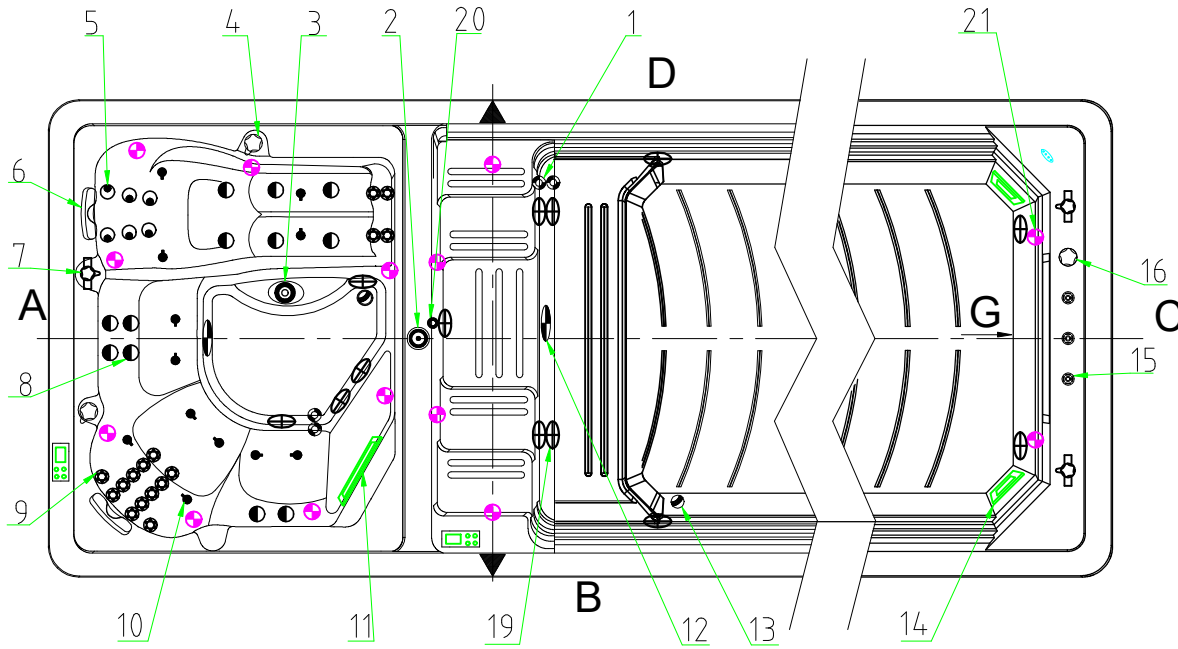

WSAL600M-D

DESCRIPTION	L
WSAL600M	5915
WSAL700M	7065
WSAL800M	7985

Notes: Due to manufacturing tolerances, there could be some minor differences between the actual spa and the drawing above. If site planning is critical to such tolerances, be sure to measure your actual spa. All specifications are subject to change without notice. Some components may be optional on your spa.

14		Subsidiary Control Panel	1	pcs
13		Control Panel	2	pcs
12		Transducer Speaker(Optional)	2	pcs
11		Heat Pump Ready Unit(Optional)	2	pcs
10		Circulation Pump	2	pcs
9		Subwoofer(Optional)	1	pcs
8		WiFi	2	pcs
7		C.Stream(Optional)	1	pcs
6		2HP Single Speed Pump	2	pcs
5		CD Ozone Generator	2	pcs
4		Control Box	2	pcs
3		3HP Single Speed Pump	1	pcs
2		Blower	1	pcs
1		Drain Valve	2	pcs
NO	ICON	DESCRIPTION	QTYUNIT	
Edition:14/5/2022			TY.02.0131-7	

VERSION G

Notes: Due to manufacturing tolerances, there could be some minor differences between the actual spa and the drawing above. If site planning is critical to such tolerances, be sure to measure your actual spa. All specifications are subject to change without notice. Some components may be optional on your spa.

						12		5 inch Light Housing Without Holder	2	pcs
						11		Twin Cilinder Skimmer	1	pcs
21		Perimeter LED	WSAL800M	26	pcs	10		1" Air Injector Assembly-Multi-flow-S.S face	12	pcs
			WSAL700M	24		9		2.5 inch Jet Internal-Directional	16	pcs
			WSAL600M	22		8		3 inch Jet Internal-Single Spin	12	pcs
20		Large Face 1 inch Direct Jet Insert		1	pcs	7		2 inch Water Diverter Valve	3	pcs
19		2 inch Suction (Full Set)		13	pcs	6		Headrest	2	pcs
18		Handrail		2	pcs	5		4 inch Jet Internal-Single Spin	6	pcs
17		3 inch Turbo Jet		4	pcs	4		1 inch Air Check Valve Assembly	2	pcs
16		Fountain Valve		1	pcs	3		7 Alpha Jet Face-Foot Massage	1	pcs
15		Lifting Fountain		3	pcs	2		Swim Base	1	pcs
14		Single Cilinder Skimmer		2	pcs	1		Ozone Injector	4	pcs
13		Star-Shape SS Bottom Drain		2	pcs					
NO	ICON	DESCRIPTION		QTY	UNIT	NO	ICON	DESCRIPTION	QTY	UNIT