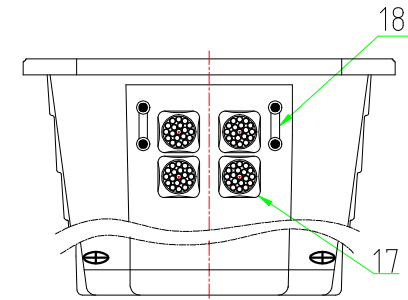

WSAL600M-D

DESCRIPTION	L
WSAL600M	5915
WSAL700M	7065
WSAL800M	7985

Notes: Due to manufacturing tolerances, there could be some minor differences between the actual spa and the drawing above. If site planning is critical to such tolerances, be sure to measure your actual spa. All specifications are subject to change without notice. Some components may be optional on your spa.

14		Subsidiary Control Panel	1	pcs
13		Control Panel	2	pcs
12		Transducer Speaker(Optional)	2	pcs
11		Heat Pump Ready Unit(Optional)	2	pcs
10		Circulation Pump	2	pcs
9		Subwoofer(Optional)	1	pcs
8		WiFi	2	pcs
7		C.Stream(Optional)	1	pcs
6		2HP Single Speed Pump	2	pcs
5		CD Ozone Generator	2	pcs
4		Control Box	2	pcs
3		3HP Single Speed Pump	1	pcs
2		Blower	1	pcs
1		Drain Valve	2	pcs
NO	ICON	DESCRIPTION	QTYUNIT	
Edition:14/5/2022			TY.02.0131-7	

VERSION G

Notes: Due to manufacturing tolerances, there could be some minor differences between the actual spa and the drawing above. If site planning is critical to such tolerances, be sure to measure your actual spa. All specifications are subject to change without notice. Some components may be optional on your spa.