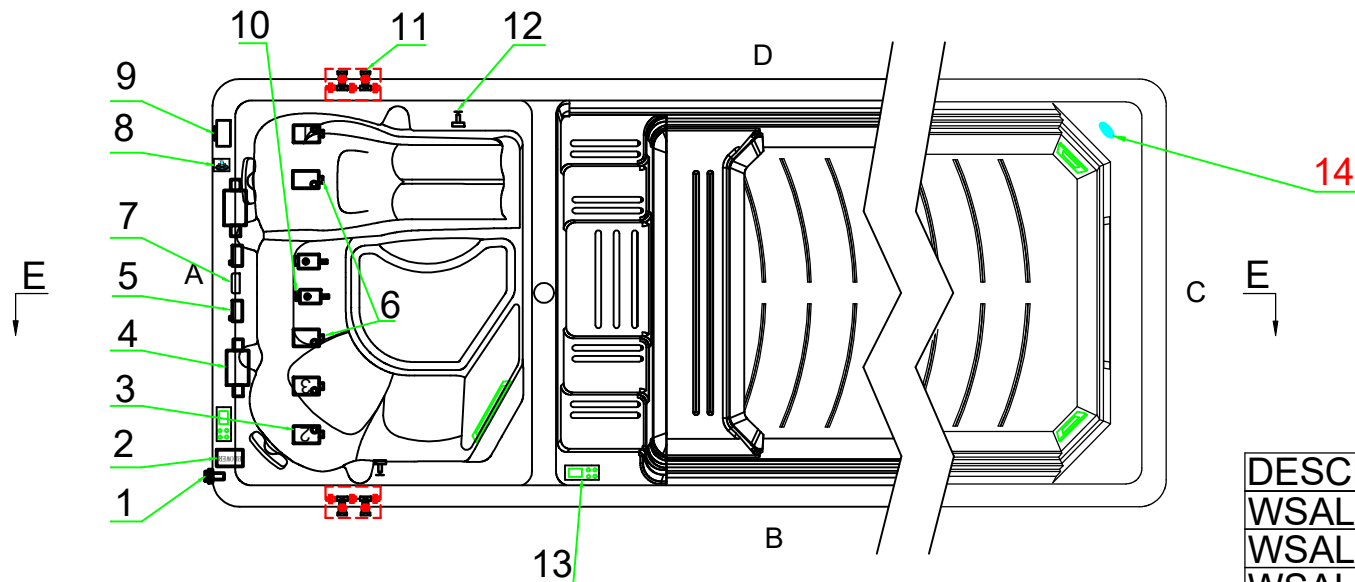

WSAL600M-D

DESCRIPTION	L
WSAL600M	5915
WSAL700M	7065
WSAL800M	7985

Notes: Due to manufacturing tolerances, there could be some minor differences between the actual spa and the drawing above. If site planning is critical to such tolerances, be sure to measure your actual spa. All specifications are subject to change without notice. Some components may be optional on your spa.

14		Subsidiary Control Panel	1	pcs
13		Control Panel	2	pcs
12		Transducer Speaker(Optional)	2	pcs
11		Heat Pump Ready Unit(Optional)	2	pcs
10		Circulation Pump	2	pcs
9		Subwoofer(Optional)	1	pcs
8		WiFi	2	pcs
7		C.Stream(Optional)	1	pcs
6		2HP Single Speed Pump	2	pcs
5		CD Ozone Generator	2	pcs
4		Control Box	2	pcs
3		3HP Single Speed Pump	1	pcs
2		Blower	1	pcs
1		Drain Valve	2	pcs
NO	ICON	DESCRIPTION	QTYUNIT	
Edition:14/5/2022			TY.02.0131-7	

VERSION G

Notes: Due to manufacturing tolerances, there could be some minor differences between the actual spa and the drawing above. If site planning is critical to such tolerances, be sure to measure your actual spa. All specifications are subject to change without notice. Some components may be optional on your spa.

						12		5 inch Light Housing Without Holder	2	pcs
						11		Twin Cilinder Skimmer	1	pcs
21		Perimeter LED	WSAL800M	26	pcs	10		1" Air Injector Assembly-Multi-flow-S.S face	12	pcs
			WSAL700M	24		9		2.5 inch Jet Internal-Directional	16	pcs
			WSAL600M	22		8		3 inch Jet Internal-Single Spin	12	pcs
20		Large Face 1 inch Direct Jet Insert		1	pcs	7		2 inch Water Diverter Valve	3	pcs
19		2 inch Suction (Full Set)		13	pcs	6		Headrest	2	pcs
18		Handrail		2	pcs	5		4 inch Jet Internal-Single Spin	6	pcs
17		3 inch Turbo Jet		4	pcs	4		1 inch Air Check Valve Assembly	2	pcs
16		Fountain Valve		1	pcs	3		7 Alpha Jet Face-Foot Massage	1	pcs
15		Lifting Fountain		3	pcs	2		Swim Base	1	pcs
14		Single Cilinder Skimmer		2	pcs	1		Ozone Injector	4	pcs
13		Star-Shape SS Bottom Drain		2	pcs					
NO	ICON	DESCRIPTION		QTY	UNIT	NO	ICON	DESCRIPTION	QTY	UNIT