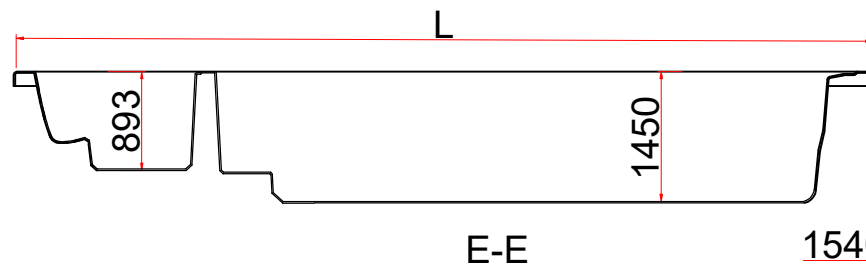

WSAL600M-D

DESCRIPTION	L
WSAL600M	5915
WSAL700M	7065
WSAL800M	7985

Notes: Due to manufacturing tolerances, there could be some minor differences between the actual spa and the drawing above. If site planning is critical to such tolerances, be sure to measure your actual spa. All specifications are subject to change without notice. Some components may be optional on your spa.

VERSION G

Notes: Due to manufacturing tolerances, there could be some minor differences between the actual spa and the drawing above. If site planning is critical to such tolerances, be sure to measure your actual spa. All specifications are subject to change without notice. Some components may be optional on your spa.